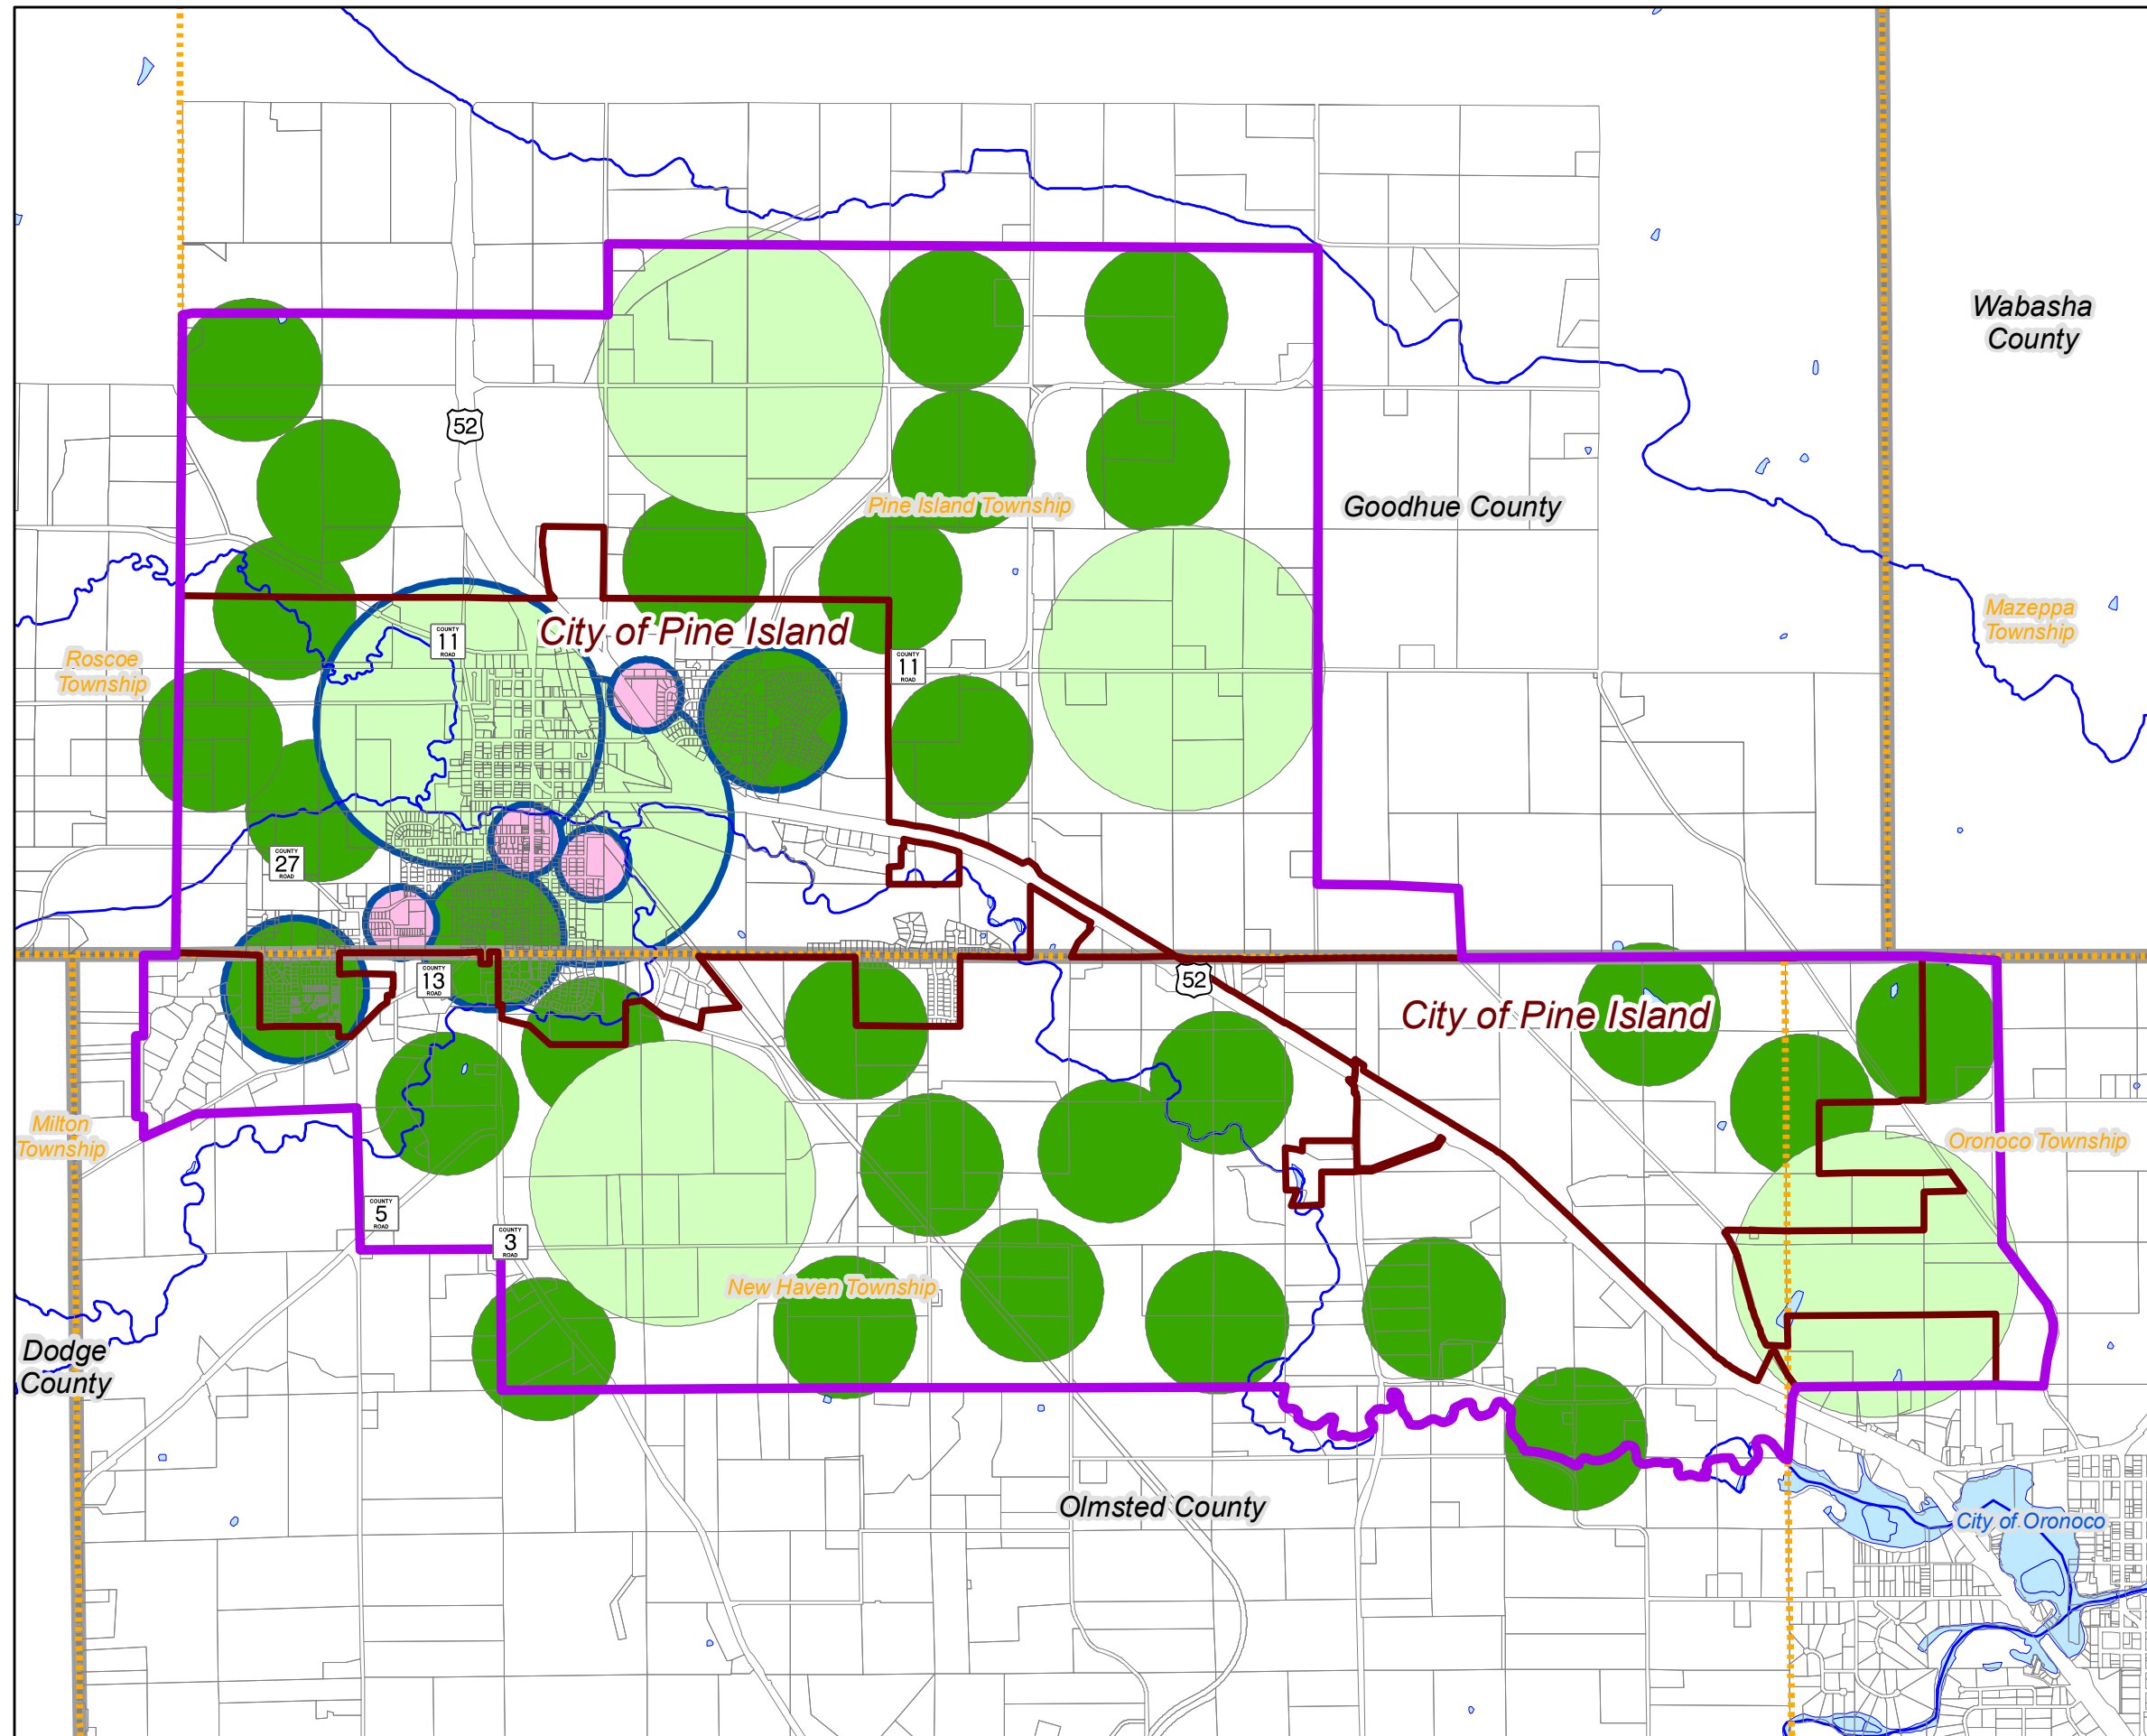

Pine Island Existing Parks Service Areas and Park Search Areas

- Neighborhood Park Search Area
- Community Park Search Area
- Existing Community Park Service Area
- Existing Neighborhood Park Service Area
- Existing Mini Park or Private Park Service Area
- Urban Growth Boundary
- City of Pine Island
- Township Boundary
- County Boundary

Map/Data Disclaimer:
 These map products and all underlying data were developed for use by the city of Pine Island for its internal purposes only, and were not designed or intended for general use by members of the public. This map is neither a legally recorded map nor a survey and is not intended to be used as one. This map is a compilation of records, information and data located in various city, county, state and federal offices and other sources regarding the area shown, and is to be used for reference purposes only. The City does not warrant that the Geographic Information System (GIS) Data used to prepare this map are error free, and the City does not represent that the GIS Data can be used for navigational, tracking or any other purpose requiring exacting measurement of distance or direction or precision in the depiction of geographic features. The preceding disclaimer is provided pursuant to Minnesota Statutes §466.03, Subd. 21(2000), and the user of this map acknowledges that the City shall not be liable for any damages, and expressly waives all claims, and agrees to defend, indemnify, and hold harmless the City from any and all claims brought by User, its employees or agents, or third parties which arise out of the user's access or use of data provided.

Map Date: July 11, 2010